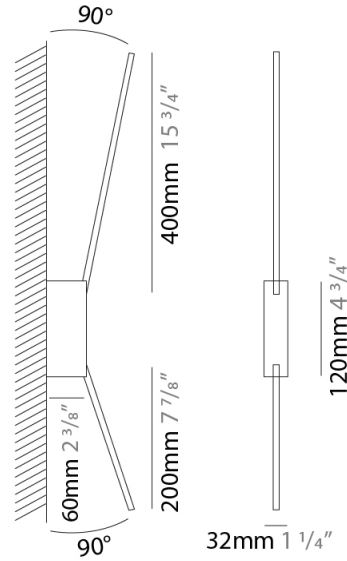

PROJECT	
TYPE	
SPECIFIER	
QUANTITY	
DATE	

SPILLO 2 ROD SURFACE

D42055- -

base number
Color   Temperature   Finish   Options

1. To build a product code in our configurator select the specify button on the base model # product page
2. To build a manual product code on this datasheet choose from the options listed below in blue font and add the suffix to the base model #

GENERAL

Series: Spillo
Subseries: Spillo 2 Rod
Brand: Icone
Division: Design
Mounting Type: Surface
Mounting Location: Wall
Subcategory: Ambient

PHYSICAL

Shape: Rectangle
Width (mm): 32
Width (in): 1 ¼
Height (mm): 720
Height (in): 28 ¾
Extension (mm): 460
Extension (in): 18 ½
Light Distribution: Direct / Indirect
Fixture Finish: WHI / WHC / BLK / BGD
Fixture Material: Brass

ELECTRICAL

Lamp Type: LED
Total Output Wattage (W): 7.44
Dimming: 0-10V Dimming
Driver Included: Yes
Driver Location: Integrated
Driver Type: Constant Voltage - 120Vac
Driver Class: Class 2
Input Voltage (V): 120 - 277
Output Voltage (V): 12
Upon Request: (Not included - see components) Remote: 0-10Vdc dimming / Non-dimming 120/277Vac

LED

Color Temperature (°K): 2700 / 3000
Nominal Lumen (lm): 660
CRI: >90 CRI

OPTICAL

Adjustability: Tilt 90°

RATINGS AND CERTIFICATIONS

Certified By: Certified for North American Standards
IP rating: IP20