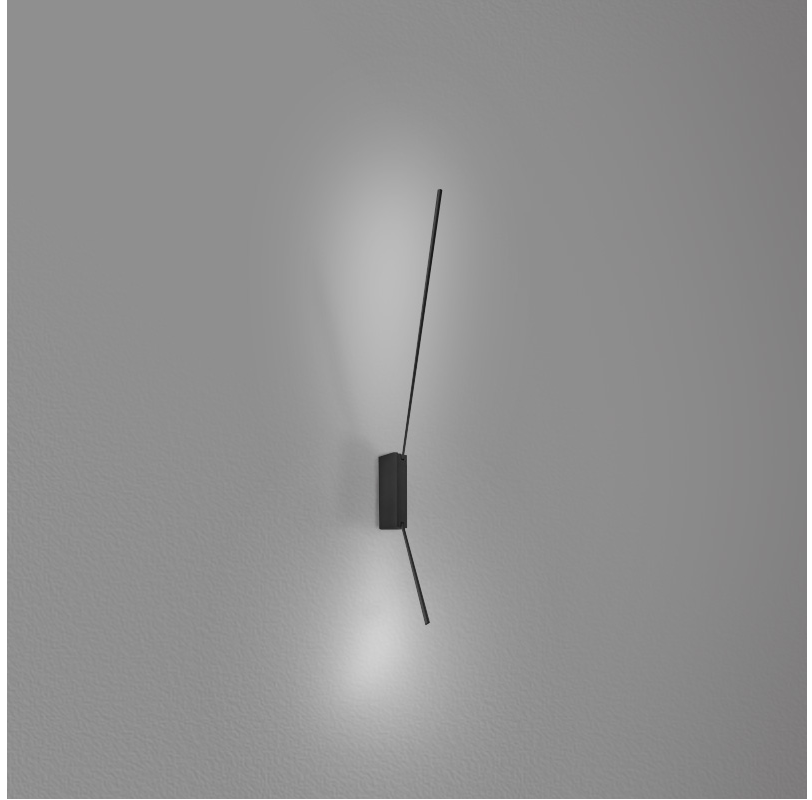

PROJECT	
TYPE	
SPECIFIER	
QUANTITY	
DATE	

SPILLO 2 ROD SURFACE

D42055- -

base number
 Color Temperature Finish Options

- To build a product code in our configurator select the specify button on the base model # product page
- To build a manual product code on this datasheet choose from the options listed below in blue font and add the suffix to the base model #

GENERAL

Series: Spillo
 Subseries: Spillo 2 Rod
 Brand: Icone
 Division: Design
 Mounting Type: Surface
 Mounting Location: Wall
 Subcategory: Ambient

PHYSICAL

Shape: Rectangle
 Width (mm): 32
 Width (in): 1 ¼
 Height (mm): 720
 Height (in): 28 ¾
 Extension (mm): 460
 Extension (in): 18 ½
 Light Distribution: Direct / Indirect
 Fixture Finish: WHI / WHC / BLK / BGD
 Fixture Material: Brass

LED

Color Temperature (°K): 2700 / 3000
 Nominal Lumen (lm): 660
 CRI: >90 CRI

OPTICAL

Adjustability: Tilt 90°

RATINGS AND CERTIFICATIONS

Certified By: Certified for North American Standards
 IP rating: IP20

GENERAL

Series: Spillo
 Subseries: Spillo 2 Rod
 Brand: Icone
 Division: Design
 Mounting Type: Recessed
 Mounting Location: Ceiling
 Subcategory: Ambient

PHYSICAL

Shape: Rectangle
 Length (mm): 50
 Length (in): 1 ¹⁵/₁₆
 Width (mm): 600
 Width (in): 23 ⁵/₆
 Height (mm): 400
 Height (in): 15 ³/₄
 Light Distribution: Adjustable
 Fixture Finish: WHI / BLK / CHR / BGD
 Fixture Material: Brass