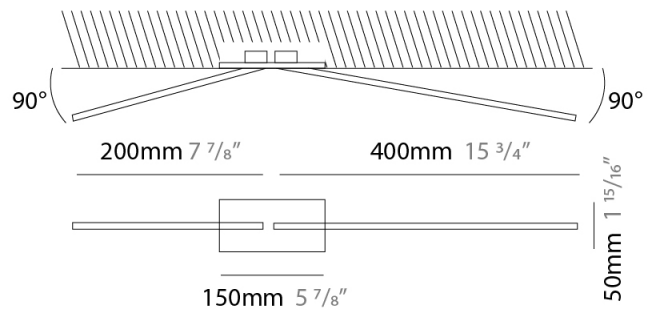

SPILLO 2 ROD RECESSED

D46029- -

base number
Color   Temperature   Finish   Options

1. To build a product code in our configurator select the specify button on the base model # product page
2. To build a manual product code on this datasheet choose from the options listed below in blue font and add the suffix to the base model #

GENERAL

Series: Spillo
Subseries: Spillo 2 Rod
Brand: Icone
Division: Design
Mounting Type: Recessed
Mounting Location: Ceiling
Subcategory: Ambient

PHYSICAL

Shape: Rectangle
Length (mm): 50
Length (in): 1 ¹⁵/₁₆
Width (mm): 600
Width (in): 23 ⁵/₆
Height (mm): 400
Height (in): 15 ³/₄
Light Distribution: Adjustable
Fixture Finish: WHI / BLK / CHR / BGD
Fixture Material: Brass

ELECTRICAL

Lamp Type: LED
Total Output Wattage (W): 7.44
Dimming: 0-10V Dimming
Driver Included: No
Driver Location: Remote
Driver Type: Constant Voltage - 120Vac
Driver Class: Class 2
Input Voltage (V): 120 - 277
Output Voltage (V): 12
Upon Request: (Not included, see components) 0-10Vdc dimming / 277Vac

LED

Color Temperature (°K): 2700 / 3000
Nominal Lumen (lm): 660
CRI: >90 CRI
Lamp Life (hrs): 50000

OPTICAL

Adjustability: Tilt 90°

RATINGS AND CERTIFICATIONS

Certified By: Certified for North American Standards
IP rating: IP20

PROJECT	_____
TYPE	_____
SPECIFIER	_____
QUANTITY	_____
DATE	_____